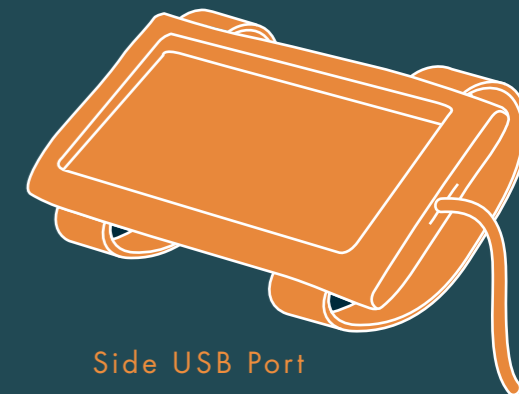

MALLE NAVIGATOR MANUAL

KIT LIST:

The 'James' Navigator
Capacitive Touch Screen
Removable Insert (for smaller devices)
Adjustable Straps
USB Charging Port

THE JAMES NAVIGATOR:

Designed for use with all phones (including all iPhone & Samsung devices), GPS or written directions. The Navigator keeps your navigation tools close to your line of vision - wrapped around the handlebar - so an occasional glance keeps you on track.

FEATURES:

Touch-screen compatible, USB port for charging, durable leather, water resistant, and fast/easy to secure and remove from your motorcycle. Keeping your device protected and firmly in place when riding at speed, in all weather. Simply open the leather pouch, slip in the phone, set map and go.

The James Navigator

Water Resistant Opening

Side USB Port

Malle London
www.mallelondon.com
info@mallelondon.com
[@mallelondon.com](https://www.instagram.com/mallelondon.com)

MALLE
LONDON
Makers of
**LUGGAGE, APPAREL &
ADVENTURE ACCESSORIES**
Godspeed